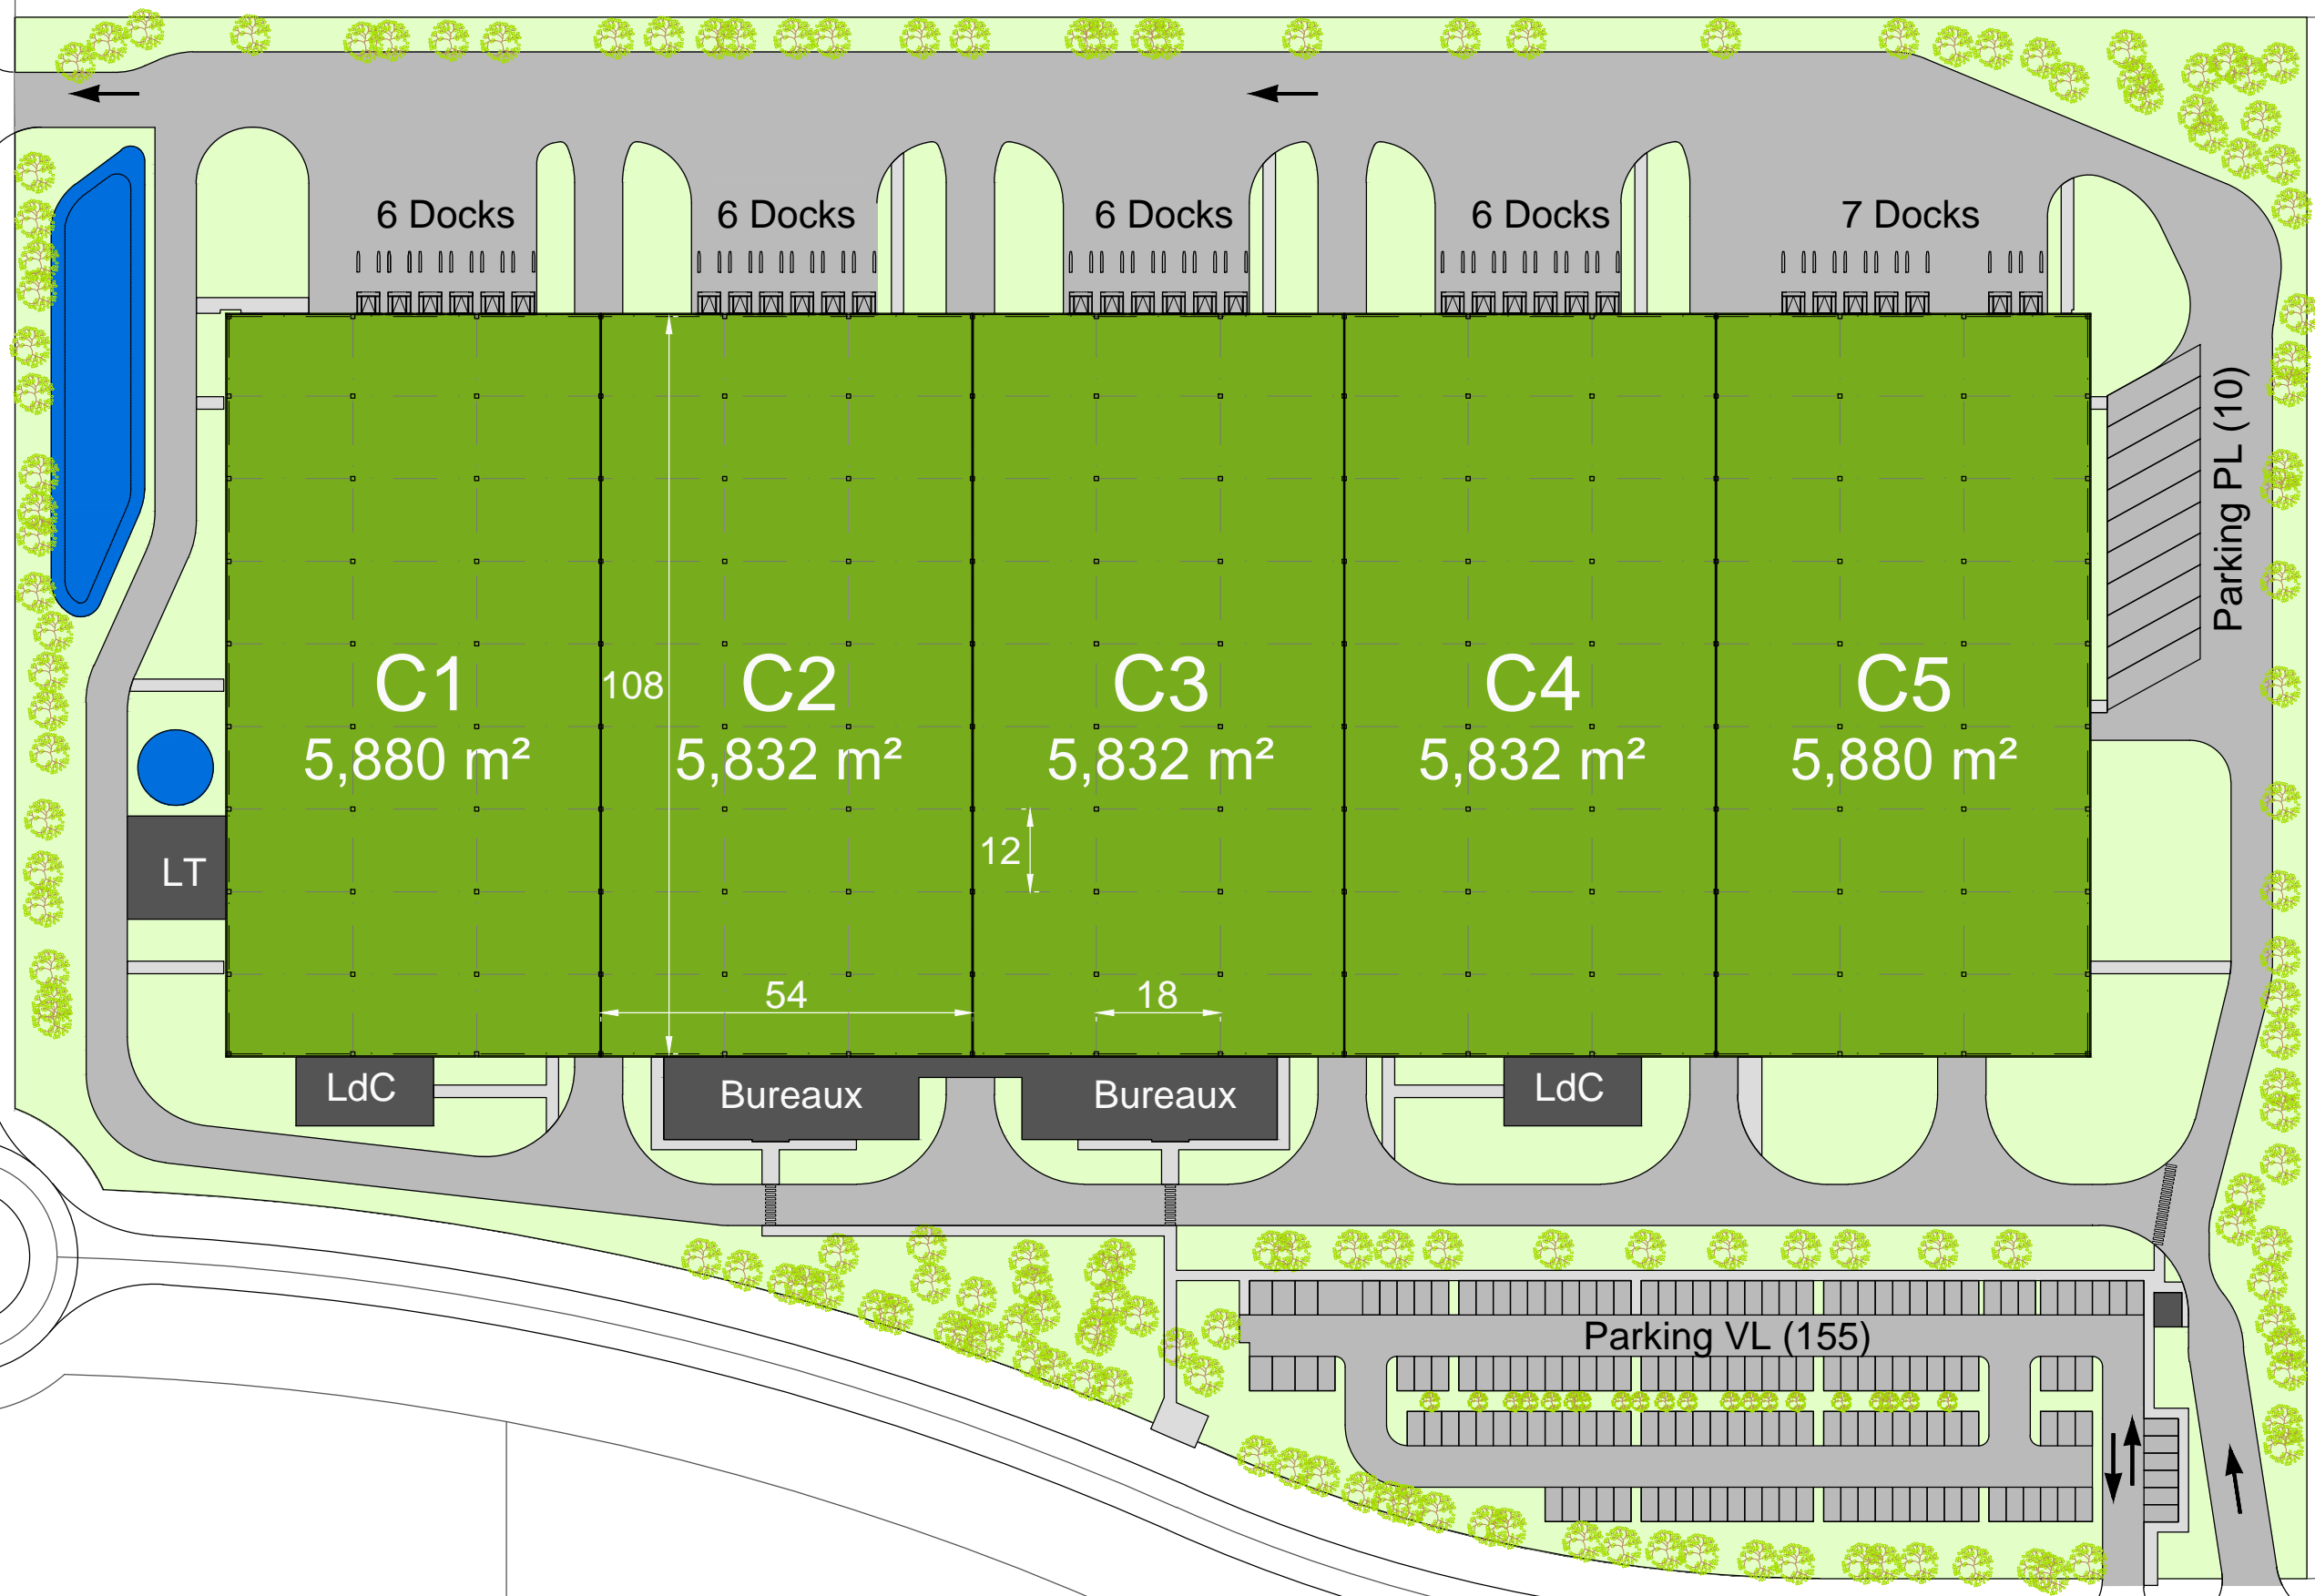

Rue Curie

6 Docks

6 Docks

6 Docks

6 Docks

7 Docks

C1

5,880 m²

108

C2

5,832 m²

54

C3

5,832 m²

12

C4

5,832 m²

18

C5

5,880 m²

LT

LdC

Bureaux

Bureaux

LdC

Parking PL (10)

Parking VL (155)

Avenue Gutenberg