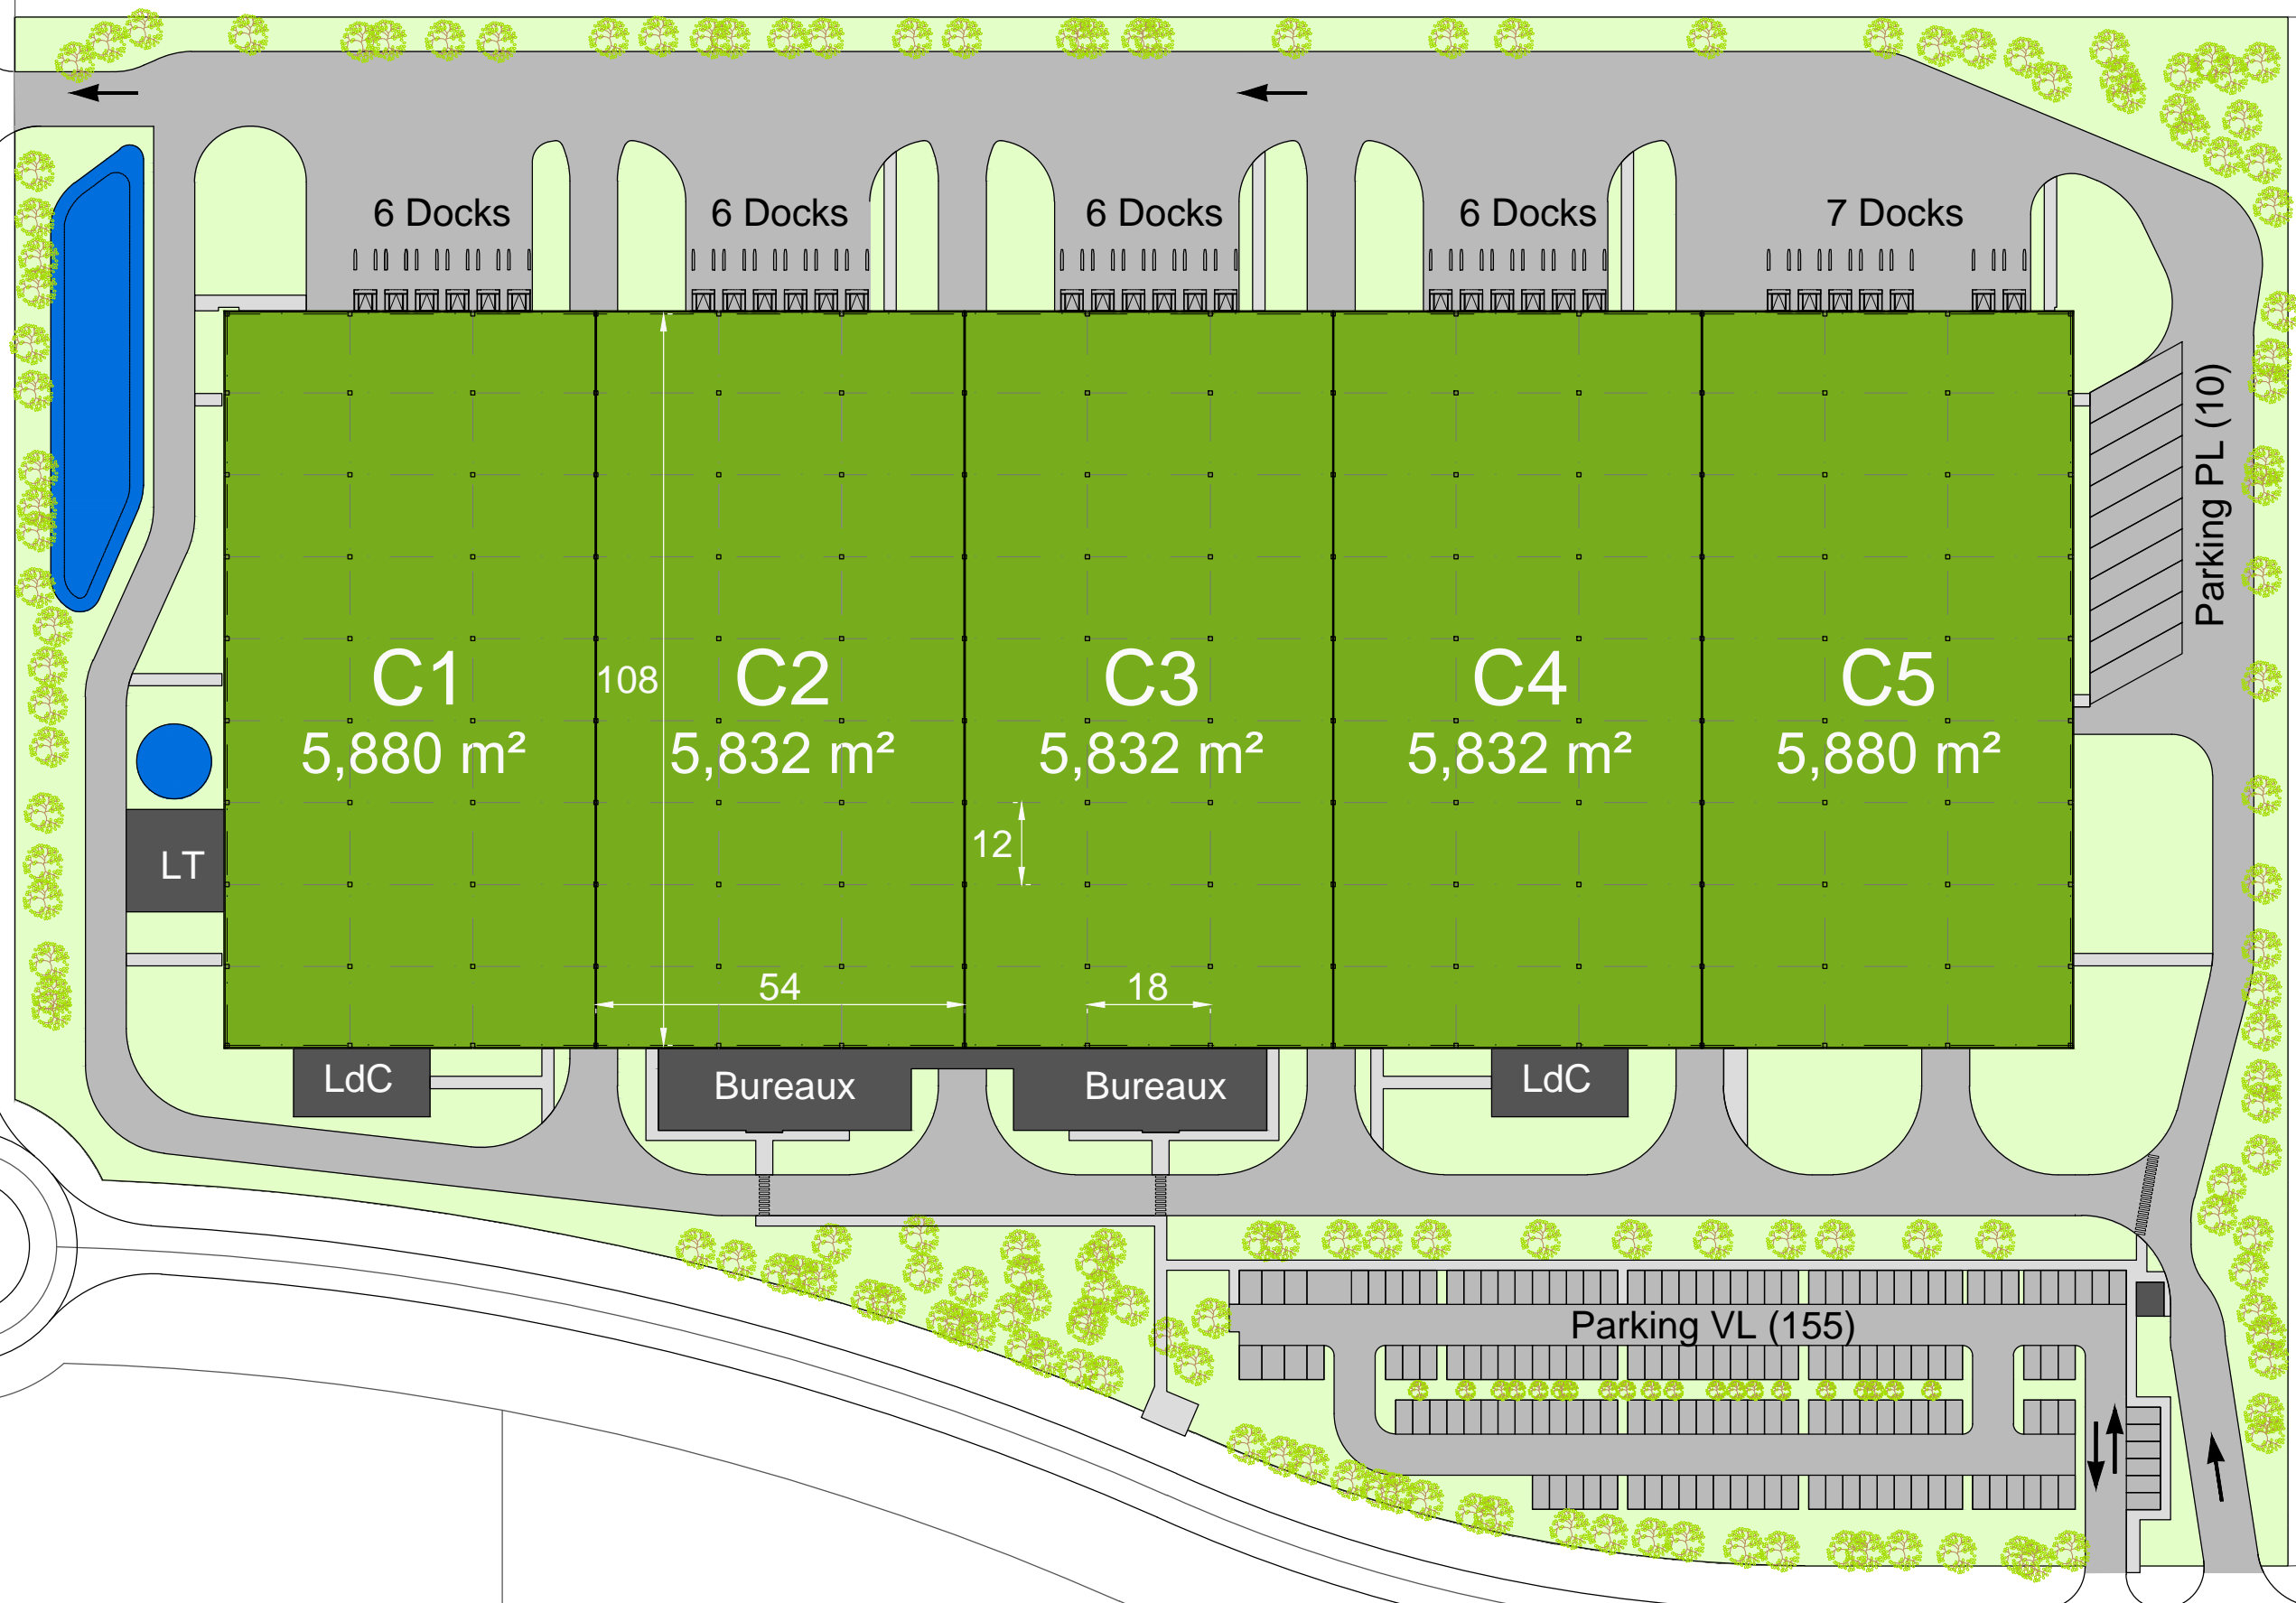

Rue Curie

C1
5,880 m²

108

C2
5,832 m²

54

12

C3
5,832 m²

18

C4
5,832 m²

C5
5,880 m²

LT

LdC

Bureaux

Bureaux

LdC

Parking PL (10)

Parking VL (155)

Avenue Gutenberg